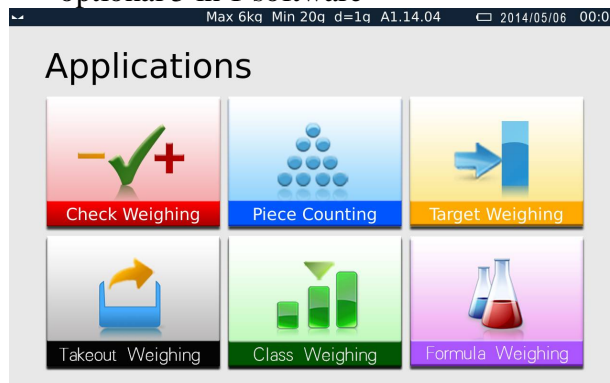

T-Scale U8 weighbridge indicator

8" colour touch screen, 2nd A/D input for 2 scale operation

Weighbridge software

optional 5 in 1 software

- System:** · Standard : TOS II embedded Operating System 1.2GHz
- Memory:** · 1GB RAM, 512MB Flash
- Display:** · 8" colour touch screen operator display
- Keyboard:** · Touch screen (resistive) with 5 keys (Mechanical switch)
- Housing** : ABS casing
- Printing:** · Can connect external printers: TM295, LX300, Label printer,
- Power:** · 6V/4Ah rechargeable battery as standard
- Interfaces:** · 2 x A/D fitted as standard (for second scale input)
- 2 x USB High Speed
- Plug-in USB mass storage device support
- 2 x RS-232
- Coms:** · 10/100 base T Ethernet as standard
- Optional WiFi wireless communication
- Certifications:** · CE,OIML