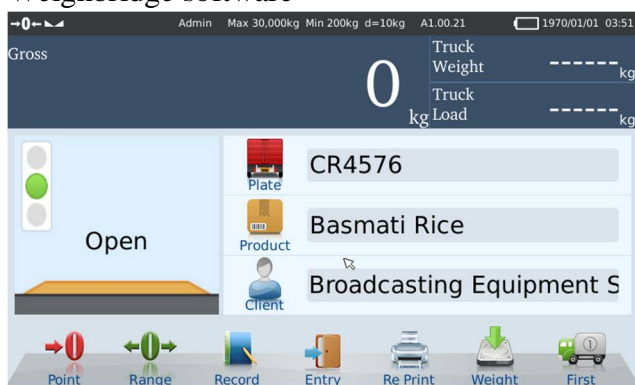

T-Scale U8 weighbridge indicator

8" colour touch screen, 2nd A/D input for 2 scale operation

Weighbridge software

optional 5 in 1 software

- System:** · Standard : TOS II embedded Operating System 1.2GHz
- Memory:** · 1GB RAM, 512MB Flash
- Display:** · 8" colour touch screen operator display
- Keyboard:** · Touch screen (resistive) with 5 keys (Mechanical switch)
- Housing** : ABS casing
- Printing:** · Can connect external printers: TM295, LX300, Label printer,
- Power:** · 6V/4Ah rechargeable battery as standard
- Interfaces:** · 2 x A/D fitted as standard (for second scale input)
- 2 x USB High Speed
- Plug-in USB mass storage device support
- 2 x RS-232
- Coms:** · 10/100 base T Ethernet as standard
- Optional WiFi wireless communication
- Certifications:** · CE,OIML